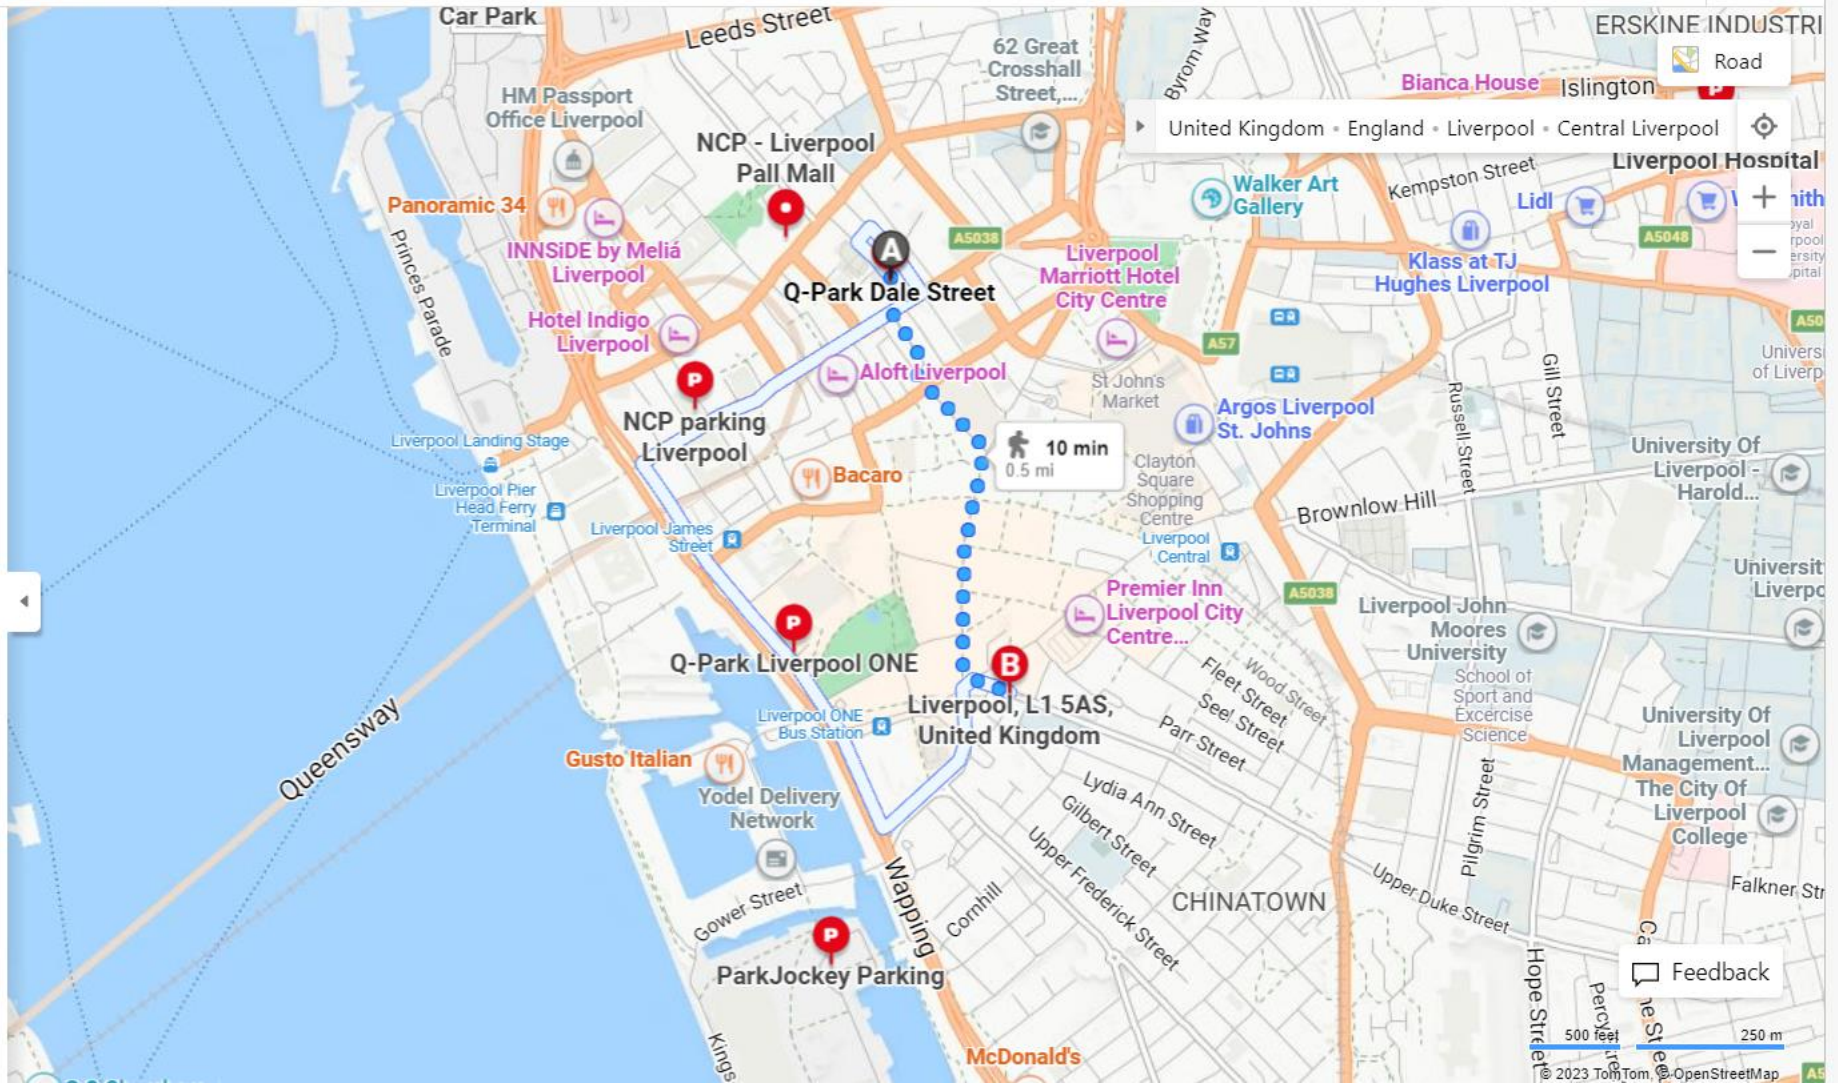

Nearby Parking

Q-Park Liverpool ONE

Q-Park Liverpool ONE to Liverpool, L1 ...

- A** Q-Park Liverpool ONE
Leave at 12:06
35 Strand Street, Liverpool L1 8LT
- Head southwest on road towards A5036 / Strand Street
- 43 ft
- Turn left onto A5036 / Strand Street
- 397 ft
- Turn left then bear right onto Custom House Place
- 0.1 mi
- At the roundabout, take the 1st exit for Hanover Street
- 322 ft
- Bear right onto Duke Street
- 220 ft
- Arrive at Duke Street on the right
The last junction before your destination is Duke Street Lane
If you reach Campbell street, you have gone too far
- B** Liverpool, L1 5AS, United Kingdom
Arrive by 12:11

[Report a problem](#)

Q-Park Dale Street

Q-Park Dale Street to Liverpool, L1 5A... X

- A** Q-Park Dale Street
Leave at 12:08
Vernon Street, Off Dale Street,
Liverpool L2 2HJ
- ↑ Head southeast on Vernon Street
towards A57 / Dale Street
167 ft
- ↘ Turn right onto A57 / Dale Street
118 ft
- ↙ Turn left onto Davies Street
410 ft
- ↙ Turn left onto Stanley Street
0.1 mi
- ↘ Turn right onto Whitechapel
276 ft
- ↑ Road name changes to Paradise Street
0.2 mi
- ↙ Bear left onto Duke Street
315 ft
- Arrive at Duke Street on the right
The last junction before your destination is Duke Street Lane
If you reach Campbell street, you have gone too far

Q-Park Hanover Street

Q-Park Hanover Street to Liverpool, L1 ...

Less details

Print

- A** Q-Park Hanover Street
Leave at 12:11
44 Hanover Street, Liverpool L1 4AF
- ↑ Depart and head southwest on road
🚫 Private Road
- 95 ft
- ↶ Turn left then bear left onto Campbell street
🚫 Private Road
- 305 ft
- ↷ Turn right onto Duke Street
- 144 ft
- Arrive at Duke Street on the left
The last junction before your destination is Campbell street
If you reach Duke Street Lane, you have gone too far
- B** Liverpool, L1 5AS, United Kingdom
Arrive by 12:13

If arriving via public transport, please visit our site for useful transport links:

- [Liverpool - JB Leitch](https://www.liverpool.gov.uk/transport)