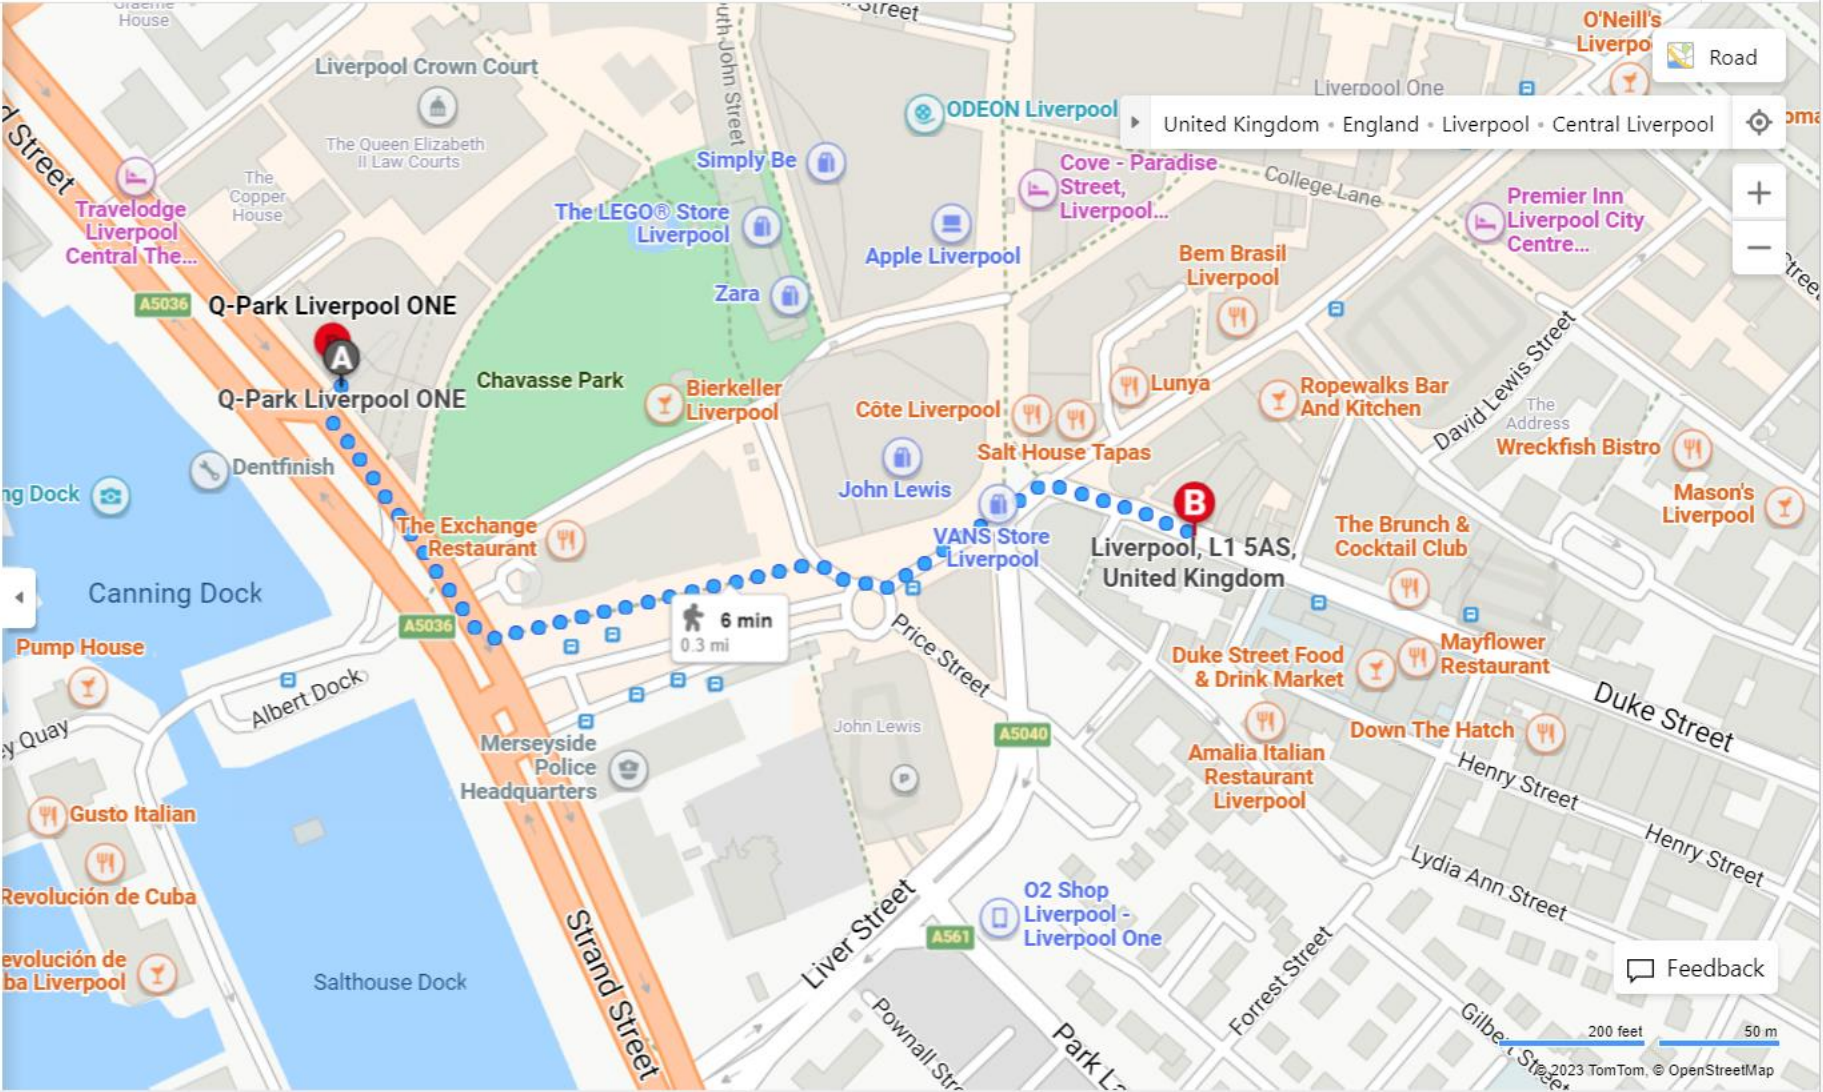

Nearby Parking

Q-Park Liverpool ONE

Q-Park Liverpool ONE to Liverpool, L1 ...

- A** Q-Park Liverpool ONE
Leave at 12:06
35 Strand Street, Liverpool L1 8LT
- Head southwest on road towards A5036 / Strand Street
- 43 ft
- Turn left onto A5036 / Strand Street
- 397 ft
- Turn left then bear right onto Custom House Place
- 0.1 mi
- At the roundabout, take the 1st exit for Hanover Street
- 322 ft
- Bear right onto Duke Street
- 220 ft
- Arrive at Duke Street on the right
The last junction before your destination is Duke Street Lane
If you reach Campbell street, you have gone too far
- B** Liverpool, L1 5AS, United Kingdom
Arrive by 12:11

[Report a problem](#)

Q-Park Dale Street

Q-Park Dale Street to Liverpool, L1 5A... X

- A** Q-Park Dale Street
Leave at 12:08
Vernon Street, Off Dale Street,
Liverpool L2 2HJ
- ↑ Head southeast on Vernon Street
towards A57 / Dale Street
167 ft
- ↘ Turn right onto A57 / Dale Street
118 ft
- ↙ Turn left onto Davies Street
410 ft
- ↙ Turn left onto Stanley Street
0.1 mi
- ↘ Turn right onto Whitechapel
276 ft
- ↑ Road name changes to Paradise Street
0.2 mi
- ↙ Bear left onto Duke Street
315 ft
- Arrive at Duke Street on the right
The last junction before your destination is Duke Street Lane
If you reach Campbell street, you have gone too far

Q-Park Hanover Street

Q-Park Hanover Street to Liverpool, L1 ...

Less details

Print

- A** Q-Park Hanover Street
Leave at 12:11
44 Hanover Street, Liverpool L1 4AF
- ↑ Depart and head southwest on road
🚫 Private Road
- 95 ft
- ↶ Turn left then bear left onto Campbell street
🚫 Private Road
- 305 ft
- ↷ Turn right onto Duke Street
- 144 ft
- Arrive at Duke Street on the left
The last junction before your destination is Campbell street
If you reach Duke Street Lane, you have gone too far
- B** Liverpool, L1 5AS, United Kingdom
Arrive by 12:13

If arriving via public transport, please visit our site for useful transport links:

- [Liverpool - JB Leitch](https://www.liverpool.gov.uk/transport)