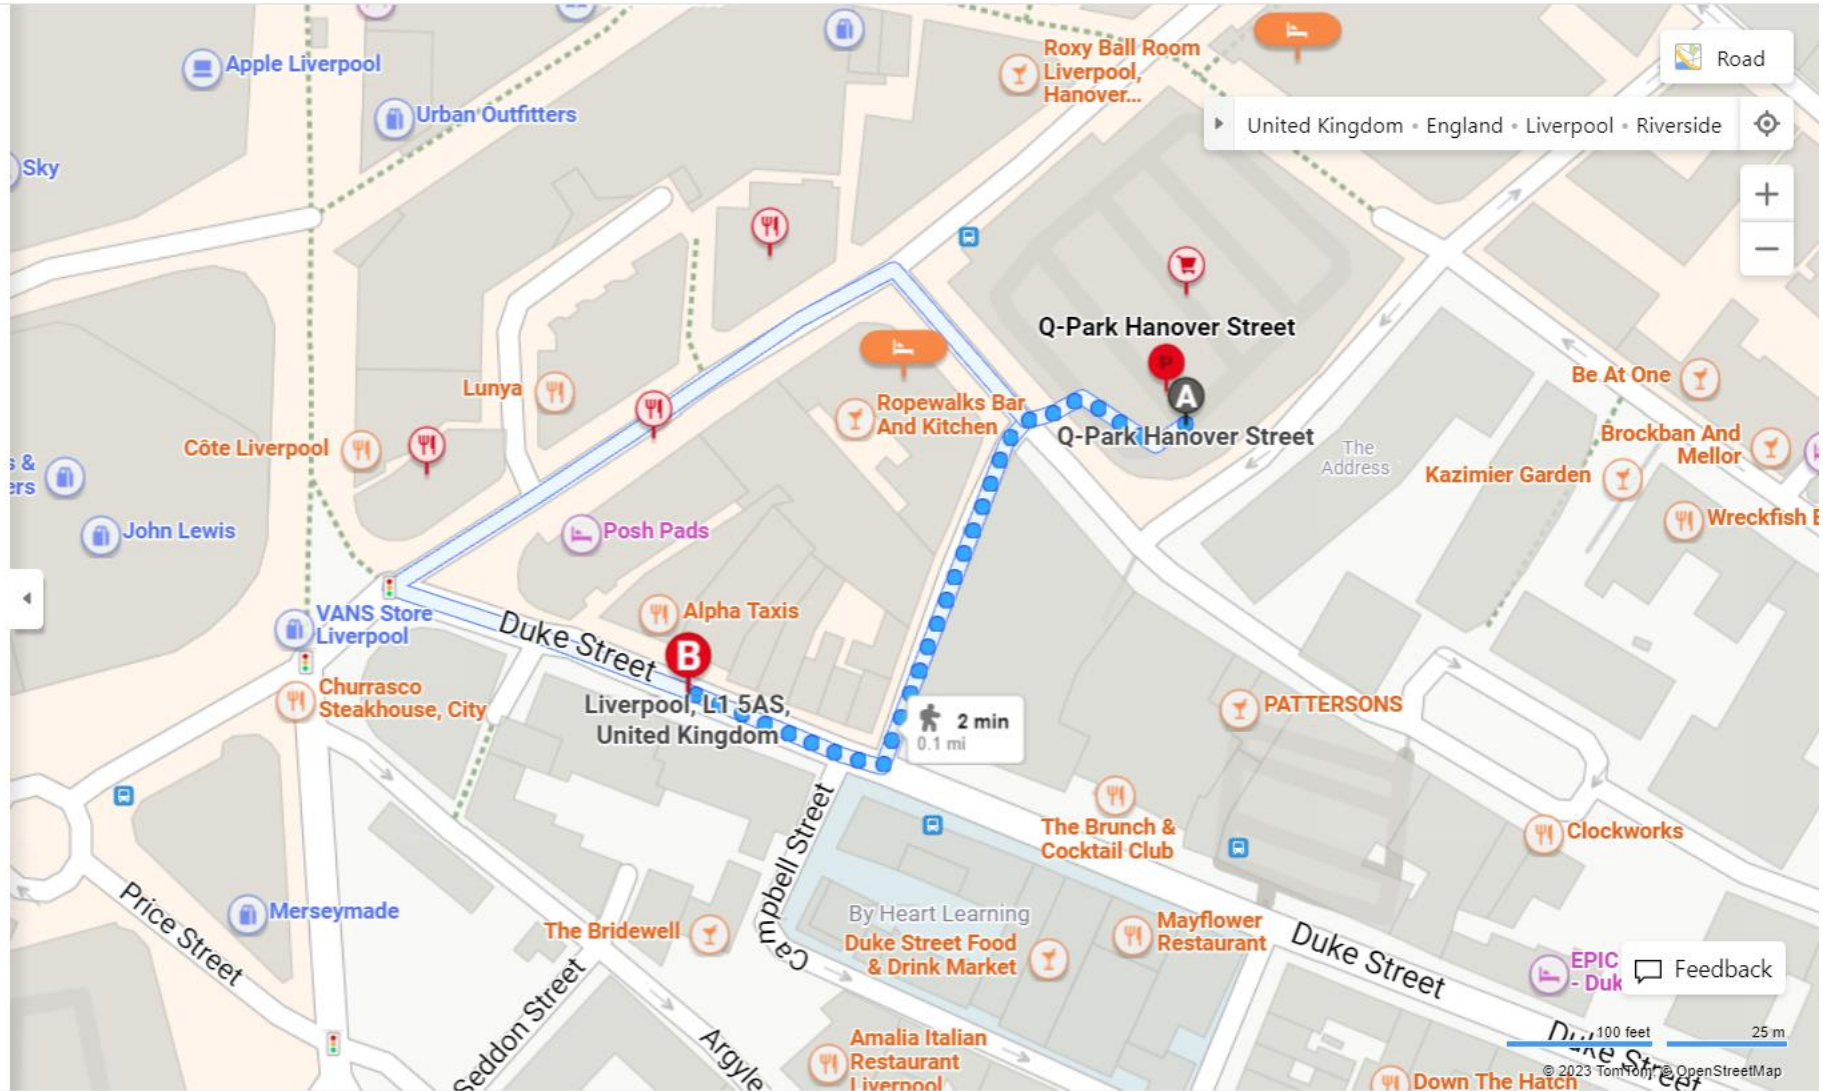

Q-Park Hanover Street

Q-Park Hanover Street to Liverpool, L1 ...

Less details

Print

- **A** Q-Park Hanover Street
  Leave at 12:11
  44 Hanover Street, Liverpool L1 4AF
- ↑ Depart and head southwest on road
  🚫 Private Road
- 95 ft
- ↶ Turn left then bear left onto Campbell street
  🚫 Private Road
- 305 ft
- ↷ Turn right onto Duke Street
- 144 ft
- Arrive at Duke Street on the left
  The last junction before your destination is Campbell street
  If you reach Duke Street Lane, you have gone too far
- **B** Liverpool, L1 5AS, United Kingdom
  Arrive by 12:13

[Report a problem](#)